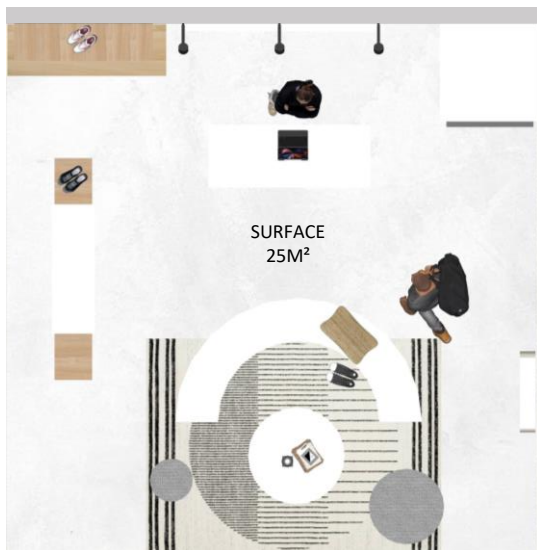

#4 SHOWROOM

1.OPEN CUBE WOOD 2.LAMPE HALO 3.TAPIS HYGGE
4.COUSSIN JUTTA 5.TABLE BASSE STACY 6.POUF NIKKI
120x40CM 7.COMPTOIR UP H:110CM 150x50cm 8.POUF NIKKI
1/4 ROND L:230cm 9.POUF TWEED ROND Ø70CM 10.TABLE
KADRA H:90CM 150x50CM 11.POUF TWEED ROND Ø40CM