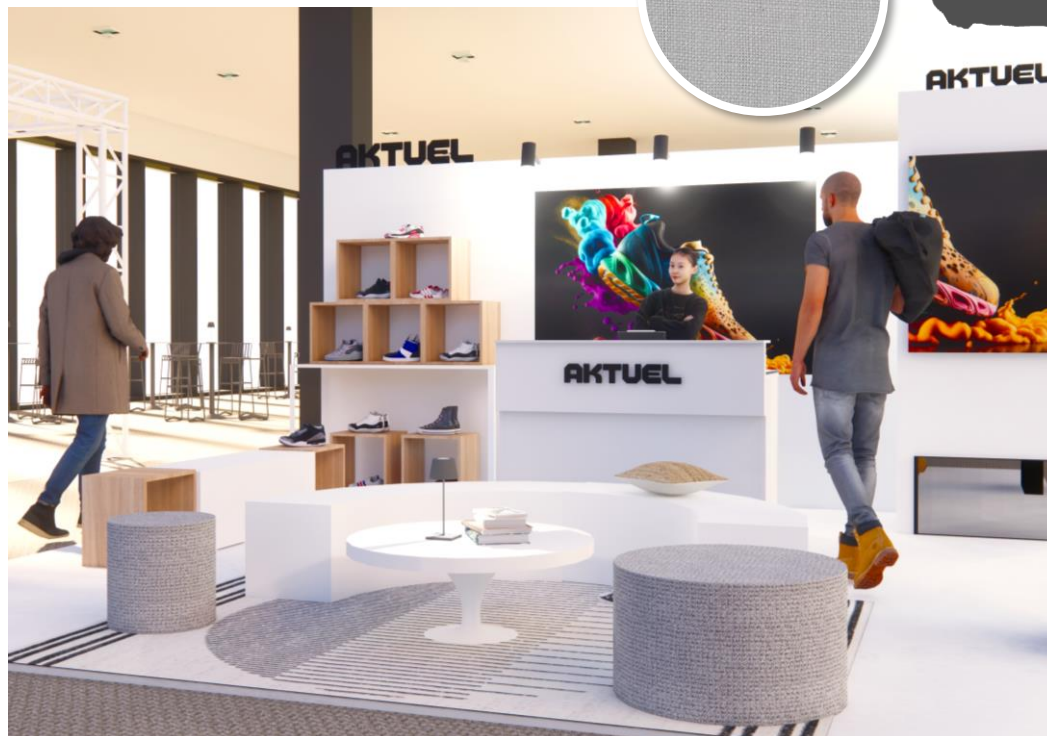

#4 SHOWROOM

1.OPEN CUBE WOOD 2.LAMPE HALO 3.TAPIS HYGGE
4.COUSSIN JUTTA 5.TABLE BASSE STACY 6.POUF NIKKI
120x40CM 7.COMPTOIR UP H:110CM 150x50cm 8.POUF NIKKI
1/4 ROND L:230cm 9.POUF TWEED ROND Ø70CM 10.TABLE
KADRA H:90CM 150x50CM 11.POUF TWEED ROND Ø40CM