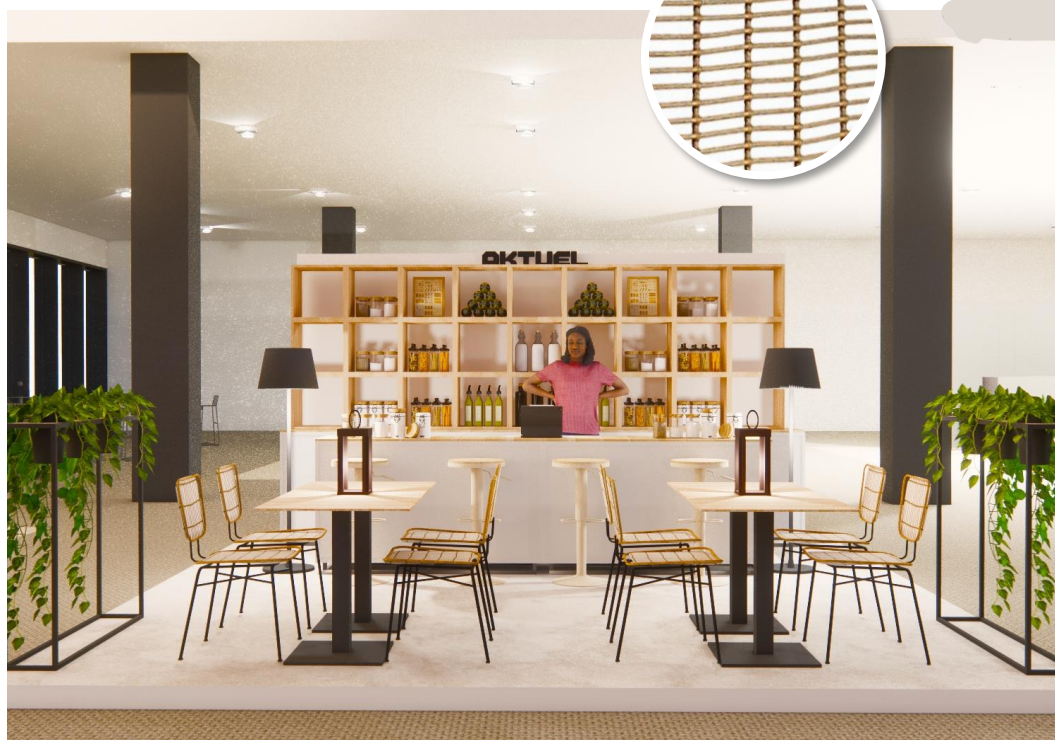

# #4 FOOD & DRINK CORNER

1. LUMINAIRE CANNES ROUILLE
2. LUMINAIRE MEZZO NOIR
3. CLOISON HOUSSÉE H:230CM
4. OPEN CUBE WOOD
5. CLOISON SMART VÉGÉTALE\* 6. CONSOLE UP H:90CM 150x50CM
7. CLOISON SMART H:110CM
8. TABOURET HAUT KAMINO
9. CONSOLE UP H:90CM 100x50CM
10. TABLE STAN OUTDOOR
11. CHAISE ROTIN