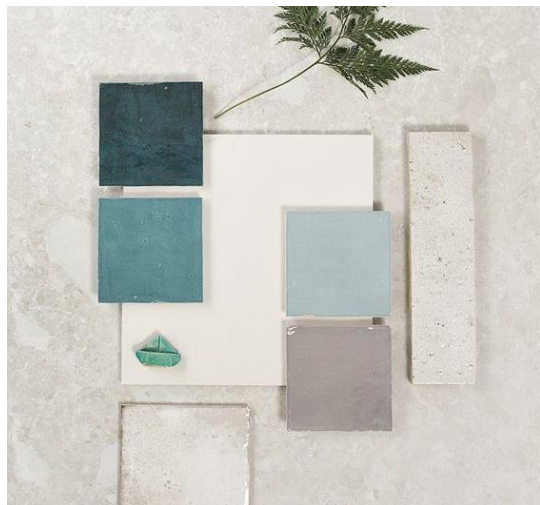

#1 RESTAURATION TERRASSE