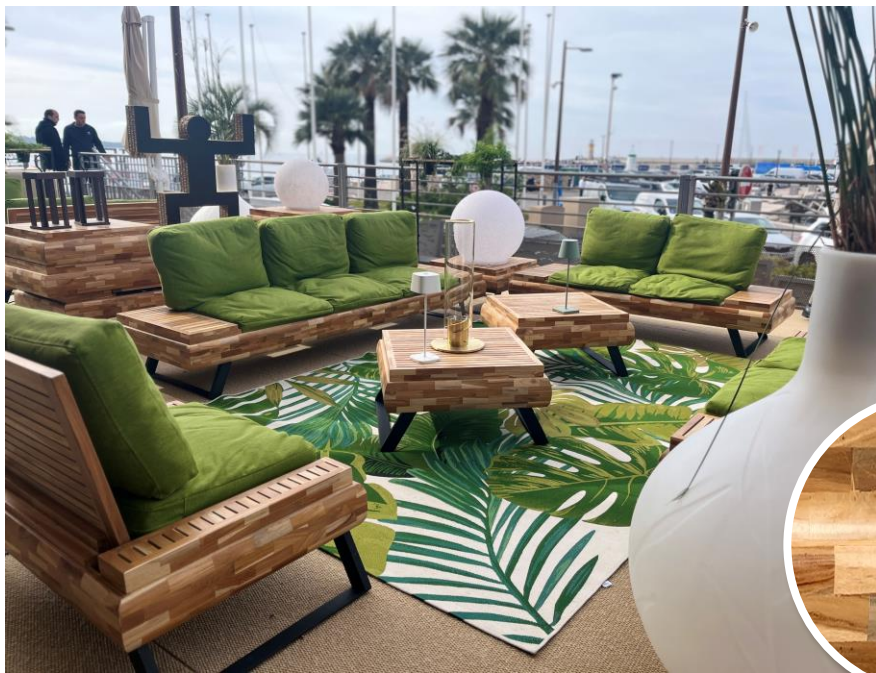

LA MINUTE D'INSPIRATION

#1 L'OUTDOOR

Par **AKTUEL**

#1 LOUNGE OUTDOOR

1.  A tall, thin lamp with a green shade and a white base.
2.  A rug with a white background and a pattern of green tropical leaves.
3.  A white, teardrop-shaped vase with a subtle pattern.
4.  A wooden sofa with green cushions.
5.  A wooden armchair with green cushions.
6.  A black metal planter with a grid pattern, holding several green plants.
7.  A dark wooden lantern with a glass panel and a handle.
8.  A wooden sofa with green cushions.
9.  A white, spherical lamp with a textured surface.
10.  A low wooden coffee table with a slatted top.

1.LAMPE HALO 2.TAPIS BOTANIK BLANC
3.LUMINAIRE PRINCESS 4,5 & 8.ENSEMBLE LIMBAKAYU 6.CLOISON SMART POTS
7.LUMINAIRE CANNES 9.GLOBE CRYSTAL MOON
10.TABLE BASSE LIMBAKAYU

#1 RESTAURATION TERRASSE

- 1.**LAMPE HALO **2.**LAMPADAIRE PIVOT **3.**COUSSINS JAUNE & AZUR **4.**TAPIS BOTANIK BLANC
- 5.**CLOISON SMART POTS **6.**BUFFET UP **7.**TABLE & CHAISE MOLI **8.**CANAPÉ, FAUTEUIL & TABLE BASSE MOLI **9.**MANGE DEBOUT & TABOURET MOLI

#1 LOUNGE OUTDOOR

1.

2.

3.

4.

5.

6.

1. LAMPE HALO 2. TAPIS CANCUN MULTICOLERE
3. FAUTEUIL GOA OSIER 4. COUSSIN KAMÉLÉON
GÉOMÉTRIC 5. PARASOL SUNSET BEIGE
6. ENSEMBLE FACTORY

#1 DÉJEUNER PLEIN AIR

1. LAMPE HALO 2. BUFFET UP
3. TABLE FERWOOD 4. PARASOL SUNSET
BEIGE 5. TABLE ET BANCS PYLA 6. TABLE
RONDE FERWOOD 7. CHAISE FERWOOD

#1 FANZONE

2.

4.

3.

1.

5.