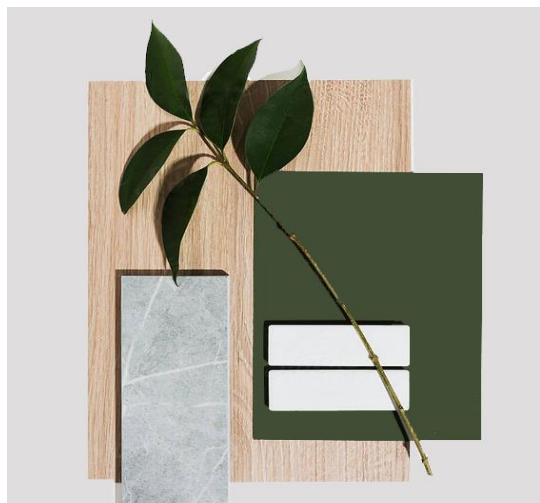

#1 DÉJEUNER PLEIN AIR

1. LAMPE HALO 2. BUFFET UP
3. TABLE FERWOOD 4. PARASOL SUNSET
BEIGE 5. TABLE ET BANCS PYLA 6. TABLE
RONDE FERWOOD 7. CHAISE FERWOOD